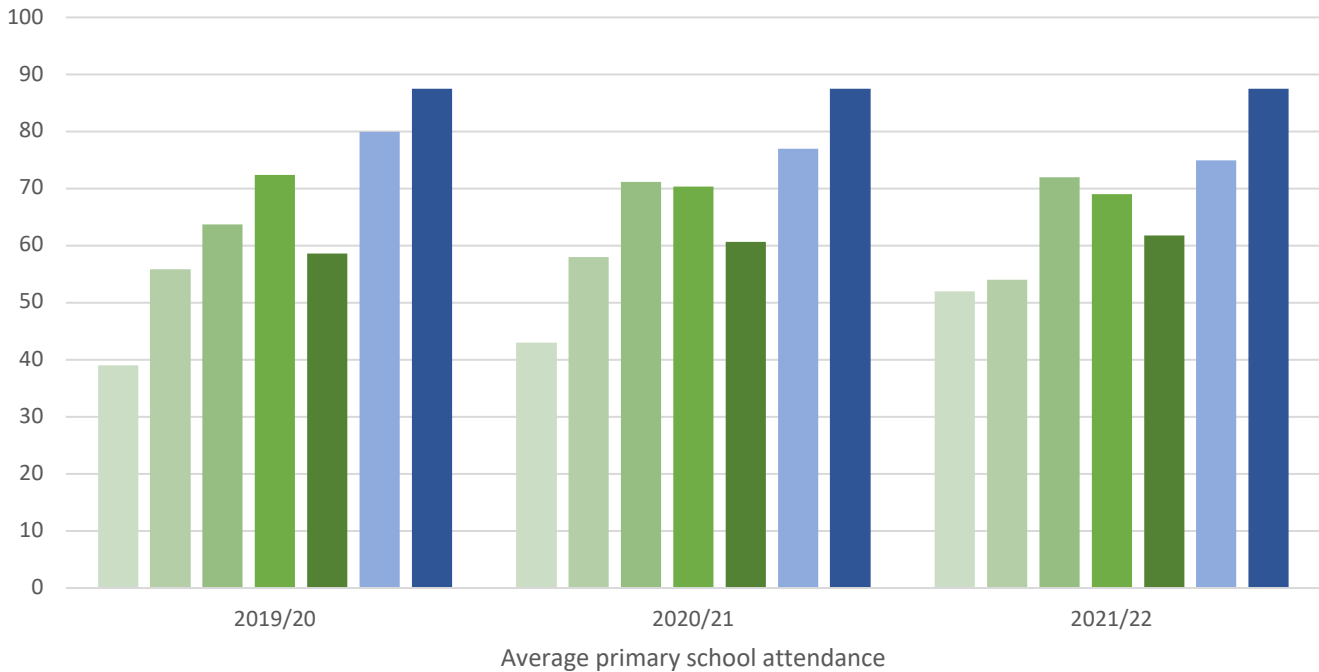

School Attendance 2019-2022 - National comparison

Legend: Xavier, MPSC, Milikapiti, Pularumpi, Tiwi Is Average, NT Average (CY), National Average (CY)